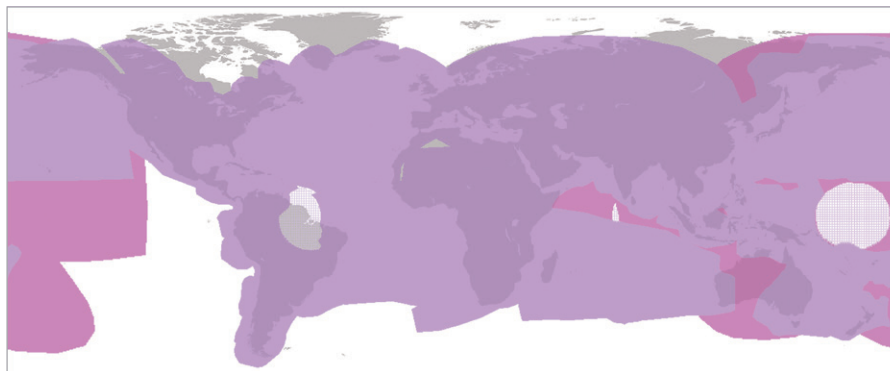

Bring Broadband Hardware & Service Onboard for One Low Monthly Price

In today's competitive market, you need to run a smart and efficient business. That's why KVH has made it even easier to bring broadband connections onboard with our flexible and affordable Equipment Leasing Program. Avoid a major capital investment when upgrading your vessels and treat these powerful SATCOM solutions as a multi-year operating expense. KVH's Leasing Program makes updating your broadband connections and VoIP telephone service more affordable than ever! Contact your dealer/distributor or KVH Sales for details.

mini-VSAT Broadband Coverage

The TracPhone V3HTS delivers the same global connections enjoyed by the largest vessels. KVH's mini-VSAT Broadband HTS network offers unmatched speed and coverage using advanced, new next-generation high-throughput satellites (HTS) from Intelsat and SKY Perfect JSAT.

Current Coverage
 Anticipated 2019 Additional Coverage
 The TracPhone V3HTS is a 2-axis, stabilized antenna that does not provide coverage in areas where the satellite is directly overhead as shown in the hatched areas above.

General Terms

- All prices are in USD and do not include any taxes or fees that may apply.
- Subscription period is month-to-month, except for leased systems, where the initial contract term is concurrent with, and extends to the end of the lease period.
- Published data rates are rate plan maximums and may vary in different regions and under different conditions.
- A maximum of 5 Global Static IP addresses are available per modem. See www.kvh.com/staticip for details.
- Subscribers are permitted to change subscription plans and suspend service with certain restrictions. For complete details, see KVH mini-VSAT Broadband "Airtime Rate Plan Changes and Suspension Policies" at www.kvh.com/mvbcustomercenter.
- A KVH-assigned voice line phone number is provided at no charge. A user-specified voice line phone number is $20/month.
- Virtual local phone numbers can be added for a monthly fee of $20 per number (5 max.) where available and are subject to in-country regulations. The list of available area/city codes worldwide can be found at www.kvh.com/mvbcustomercenter.
- Both incoming and outgoing calls are charged at $0.49/minute. A few select countries and satellite phone services are blocked. Contact KVH Airtime Services for special rates for these areas and services.
- All services and plans are subject to the KVH Master Services Agreement.

DS_TP3HTS_AirtimeRates_10.18.2

KVH Industries A/S
EMEA Headquarters
Kokkedal, Denmark
Tel: +45.45.160.180 Fax: +45.45.160.181
Email: info@emea.kvh.com

KVH Industries, Inc.
World Headquarters
Middletown, RI U.S.A.
Tel: +1.401.847.3327 Fax: +1.401.849.0045
Email: info@kvh.com

KVH Industries Pte Ltd.
Asia-Pacific Headquarters
Singapore
Tel: +65.6513.0290 Fax: +65.6472.3469
Email: info@apac.kvh.com