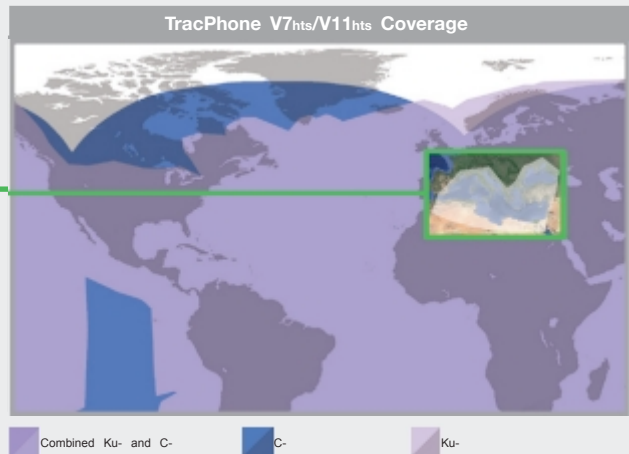

### KVH TracPhone V7<sub>hts</sub> and V11<sub>hts</sub> systems and the KVH Elite is brought to you with the award-winning mini-VSAT Broadband<sup>SM</sup> HTS network

Simply choose an on-demand KVH Elite Weekly or KVH Elite Monthly package for those times you need it. And when you aren't enjoying KVH Elite, you can take full advantage of KVH's outstanding global HTS service and flexible airtime plans wherever your adventures take you, all with the same antenna. KVH Elite service is currently available in the Caribbean (including Florida and the eastern Caribbean) and starting 1 June 2020 will be offered in the Mediterranean.(including the Black Sea and Adriatic Sea).

Reservations are being taken for both regions.

**Call today!**

## KVH Elite is available in the following regions:

- KVH Elite Caribbean Coverage
- KVH Elite Mediterranean Coverage