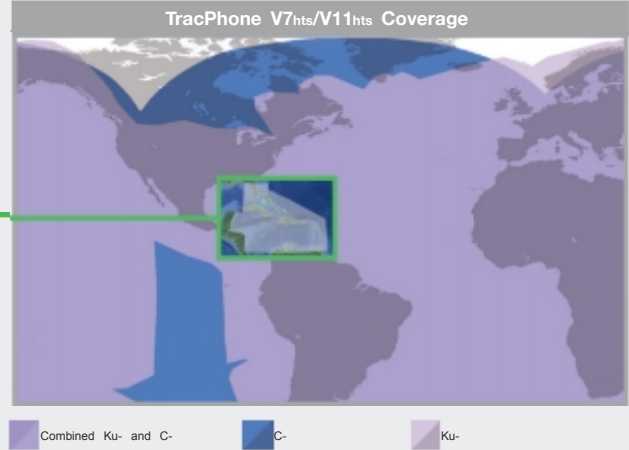

### KVH TracPhone V7<sub>hts</sub> and V11<sub>hts</sub> systems and the KVH Elite is brought to you with the award-winning mini-VSAT Broadband<sup>SM</sup> HTS network

Simply choose an on-demand KVH Elite Weekly or KVH Elite Monthly package for those times you need it. And when you aren't enjoying KVH Elite, you can take full advantage of KVH's outstanding global HTS service and flexible airtime plans wherever your adventures take you, all with the same antenna. KVH Elite service is currently available in the Caribbean (including Florida and the eastern Caribbean) and starting 1 June 2020 will be offered in the Mediterranean.(including the Black Sea and Adriatic Sea).

Reservations are being taken for both regions.

**Call today!**

## KVH Elite is available in the following regions:

- KVH Elite Caribbean Coverage
- KVH Elite Mediterranean Coverage